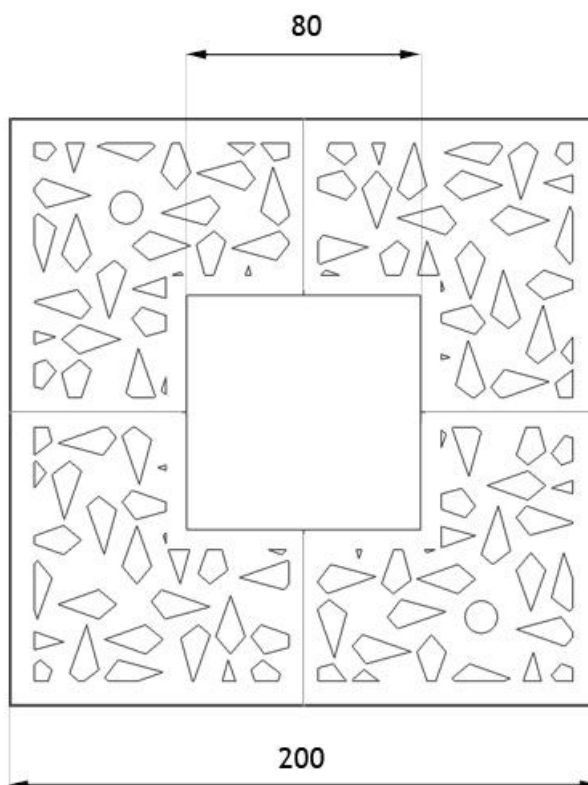

OPTIONS

Grid size

- Ø120
- Ø150
- Ø180
- Ø200

DESCRIPTION

Classic retro square grille, perfect for parks and historic sites. This model features attractive tree leaf decorations. It measures 200 cm by 200 cm with a trunk opening of 80 cm. Constructed from black steel or black galvanized steel.

wymiary podane w [cm]

GENERAL TECHNICAL DATA

Dimensions

- grating thickness: 10 mm
- total thickness including frame: 60 mm
- width 120-200cm
- length 120-200cm
- diameter of tree hole 50-80cm

Materials

- carbon steel thickness: 10 mm