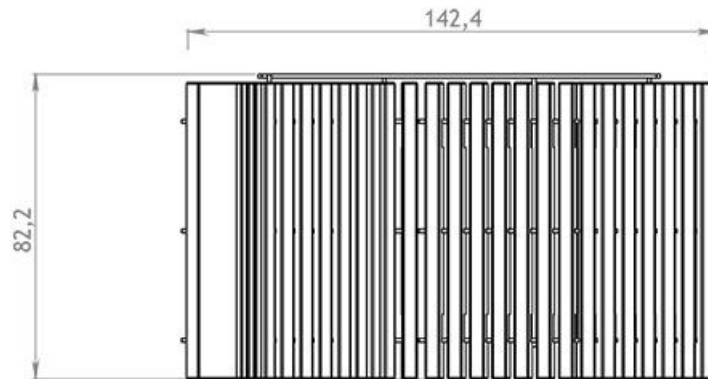

OPTIONS

DESCRIPTION

The armchair is a contemporary piece of urban furniture featuring highly ergonomic designs. Its style is inspired by the classic form of traditional chaise lounges. The Urban Lounge Armchair accommodates one or two users. This model supports a semi-reclined posture, tailored to spinal ergonomics. Constructed from steel sheets and wood, the Urban Armchair brings a hint of residential comfort to public areas, transforming their overall ambiance.

GENERAL TECHNICAL DATA

Dimensions

- height: 39 in
- depth: 56 in

Materials

- exotic wood
- Stainless steel

wymiary podano w [cm]

ZANO

In accordance with the Polish Law on Copyright and Related Rights of 04.02.1994 (Official Journal of Laws No. 24, item 83, corrected: Journal of Laws No. 43, item 170) and in accordance with the EU copyright legislation including all EU directives and regulations on copyright, Zano Mirosław Zarotynski Company, reserves the copyright of drawings, descriptions, 3D models, renderings, graphics, content contained in offers, attachments to offers and all other documents. Its content is the intellectual property of ZANO Mirosław Zarotynski company. The use of author's ideas, solutions, copying, distribution of photos, graphics or fragments of graphics, descriptive texts, for profit, without the permission of the author - ZANO Mirosław Zarotynski company - is prohibited and constitutes a copyright infringement and is punishable.